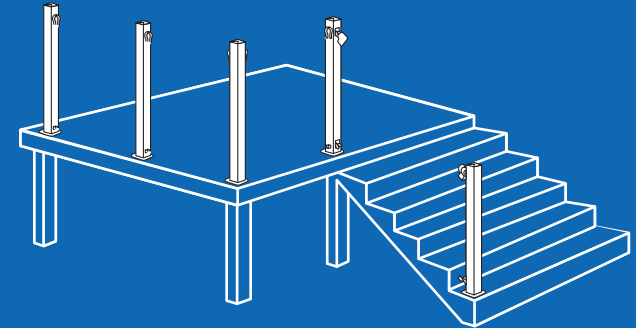

INSTALLATION

Instructions

DETERMINE RIGHT LOCATION, INSTALL POSTS AND BRACKETS

CUT & ATTACH RAILS