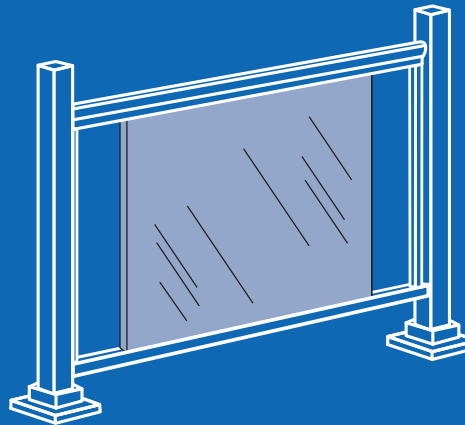

# ACCESSORIZE

your railing

Angular  
MOUNTING  
BRACKETS

BALL CAP  
FOR 3" POST

MOUNTING  
SPINDLES

GATE KIT

GLASS KIT  
FOR 42" HIGH  
RAILING

Glass panel  
length options:

- 36" (91.4 cm)
- 42" (106.7 cm)
- 48" (121.92 cm)
- 54" (137.16 cm)
- 60" (152.4 cm)
- 66" (167.64 cm)