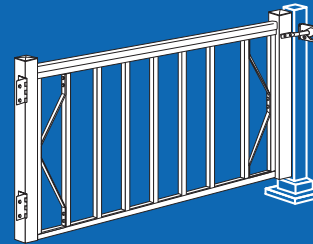

# ACCESSORIZE

your railing

Angular  
MOUNTING  
BRACKETS

BALL CAP  
FOR 3" POST

MOUNTING  
SPINDLES

GATE KIT

GLASS KIT  
FOR 42" HIGH  
RAILING

Glass panel  
length options: