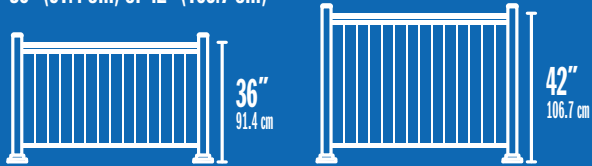

## EASY TWO-STEP SELECTION:

STEP 1: Choose the kit that fits your colour, height and required length.  
STEP 2: Choose the proper number of posts in your desired size.

COLOUR: White Black

HEIGHT:  
36" (91.4 cm) or 42" (106.7 cm)