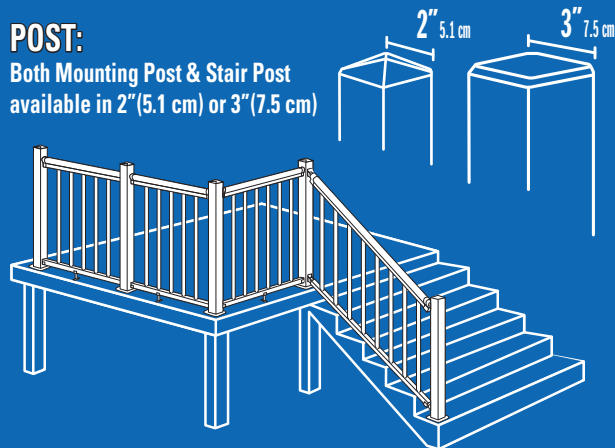

## EASY TWO-STEP SELECTION:

STEP 1: Choose the kit that fits your colour, height and required length.  
STEP 2: Choose the proper number of posts in your desired size.

COLOUR: White Black

HEIGHT:  
36" (91.4 cm) or 42" (106.7 cm)

LENGTH:  
46" (116.8 cm) or 72" (182.9 cm)

POST:  
Both Mounting Post & Stair Post  
available in 2" (5.1 cm) or 3" (7.5 cm)