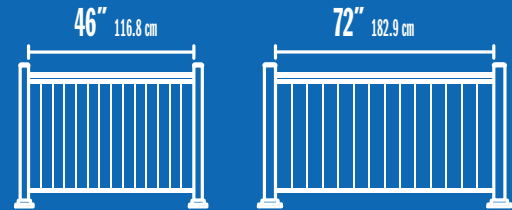

## EASY TWO-STEP SELECTION:

STEP 1: Choose the kit that fits your colour, height and required length.  
STEP 2: Choose the proper number of posts in your desired size.

COLOUR: White Black

HEIGHT:  
36" (91.4 cm) or 42" (106.7 cm)

LENGTH:  
46" (116.8 cm) or 72" (182.9 cm)

POST:  
Both Mounting Post & Stair Post  
available in 2" (5.1 cm) or 3" (7.5 cm)